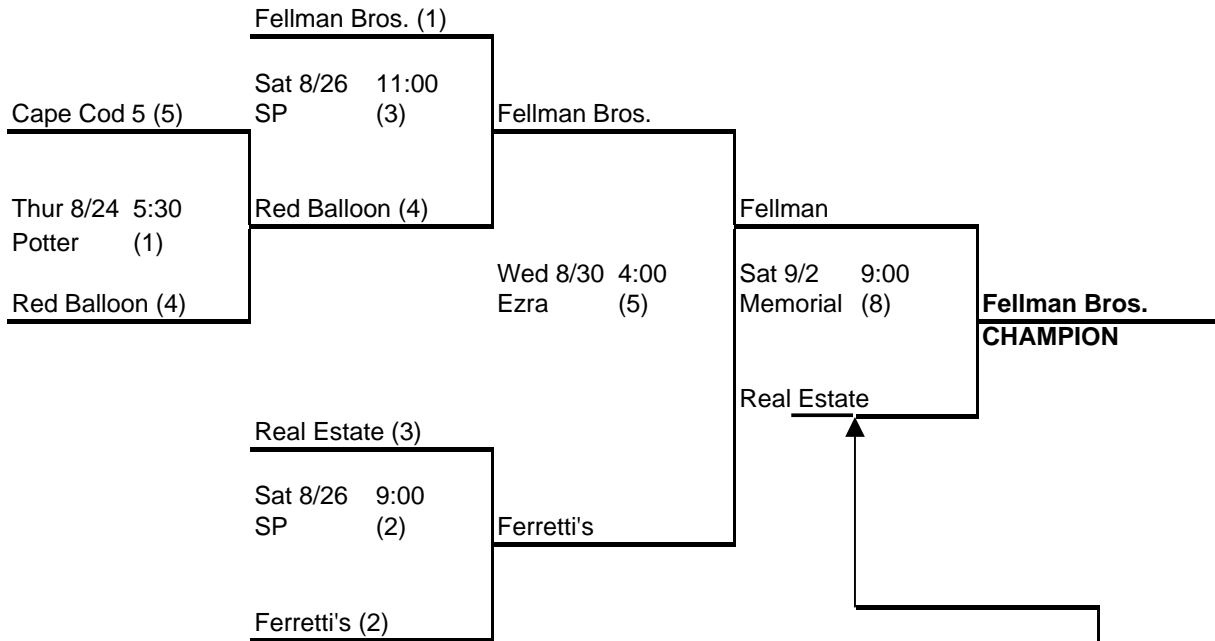

2006 Division 4 Double Elimination Bracket

Division 4 Loser's Bracket

SP = Sandy Pond