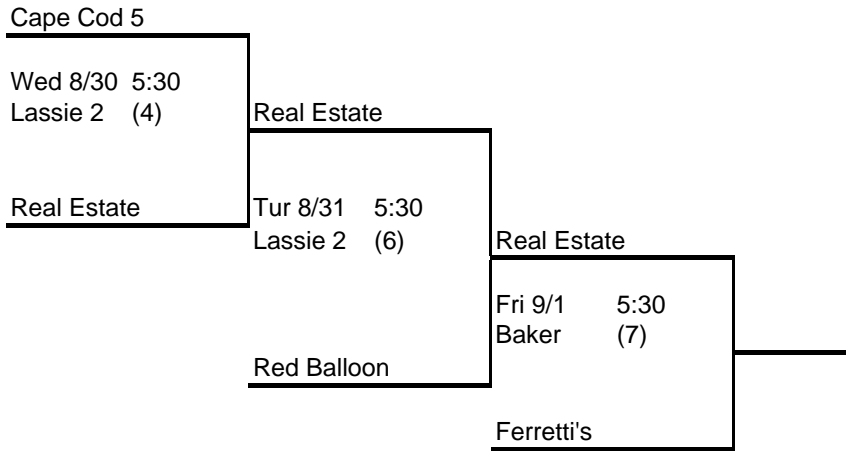

2006 Division 4 Double Elimination Bracket

Division 4 Loser's Bracket

SP = Sandy Pond